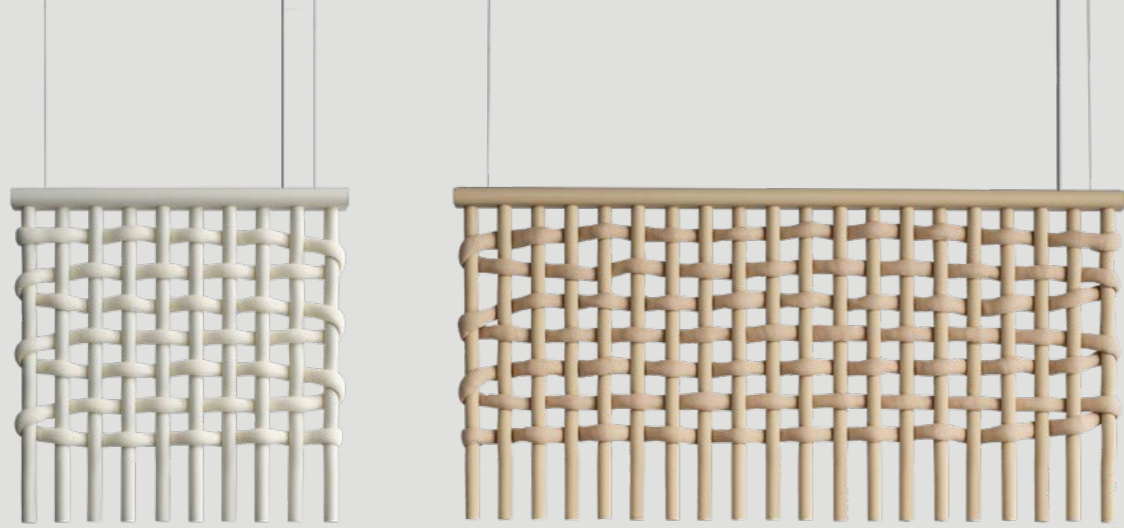

Blanket

Original lamp form resembles weaved fabric, but magnified to gigantic scale. Fabric's "warp" is made of bent aluminium tubes, and "weft" is made from thick, foam enhanced wool.

It's oversized structure was chosen specifically to divide space optically and acoustically. Areas divided by the lamp are not closed off completely, space can be sensibly manipulated, giving more privacy where it's needed.

Metal used for construction can be completely recycled. The fitting comes preassembled, despite its large size, it is flat, which makes it easy to stack during transport. The packaging is made of cardboard, and can be completely recycled.

Blanket

EN The lamp resembles fabric in texture but it has been enlarged to a giant scale. The “warp” is made of folded aluminum tubes and the “weft” is made of thick wool fortified with foam. This over-scaled lighting design has been specially chosen to allow for the division of optical and acoustic space. At the same time, it does not close the space completely, because it is openwork. When dimmed, it can be used to provide mood lighting in spaces for relaxing.

DE Die Lampe erinnert in ihrer Struktur an Gewebe, jedoch in einen gigantischem Maßstab vergrößert. Der „Kettfaden“ des Gewebes besteht aus gebogenen Aluminiumrohren und der „Schuss“ aus dicker, mit Schaumstoff angereicherter Wolle. Diese maßstabsgetreue Beleuchtungsstruktur wurde gezielt gewählt, um eine optische und akustische Teilung des Raumes zu ermöglichen. Gleichzeitig verschließt sie ihn nicht vollständig, da sie durchbrochen ist. Gedimmt kann sie als Stimmungslicht in Chill Out-Zonen eingesetzt werden.