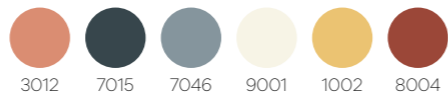

Quickinfo

size	M	■ 02	XL	■ 04
luminaire size	M 590 x 590		XL 1195 x 590	
system power	↕12.5W - 10 x ↕1W		↕25W - 20 x ↕1W	
luminous flux	↕950lm		↕1900lm	
UGR	<19		<19	

Technical information

light distribution - down	30°
luminous efficiency	76lm/W
electrical control	ON / OFF ▲9 DALI ▲8
color temperature	3000K ●3 5000K ●5
luminaire color	RAL 3012 Beige Red ●11 RAL 7015 Slate Grey ●20 RAL 7046 Telegrey 2 ●21 RAL 9001 Cream ●22 RAL 1002 Sand Yellow ●23 RAL 8004 Copper Brown ●24

RAL colors

* Original product colors may vary from those illustrated.

Example

Blanket	standard power	3000K	no frame	no textil
↑	↑	↑	↑	↑
5104	02	2	8	3
↓	↓	↓	↓	↓
size M	DALI	luminaire Beige Red RAL 3012	pendant	