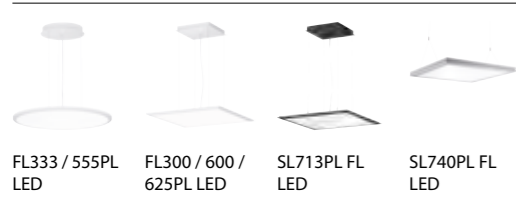

PLACE DE LA VICTOIRE
Bordeaux - FRANCE

PARK NAVILE
Bologna - ITALY

GENERAL INDOOR

INDOOR GENERAL LIGHTING

SUSPENDED

FL333 / 555PL LED
FL300 / 600 / 625PL LED
SL713PL FL LED
SL740PL FL LED

CEILING SURFACE MOUNTED